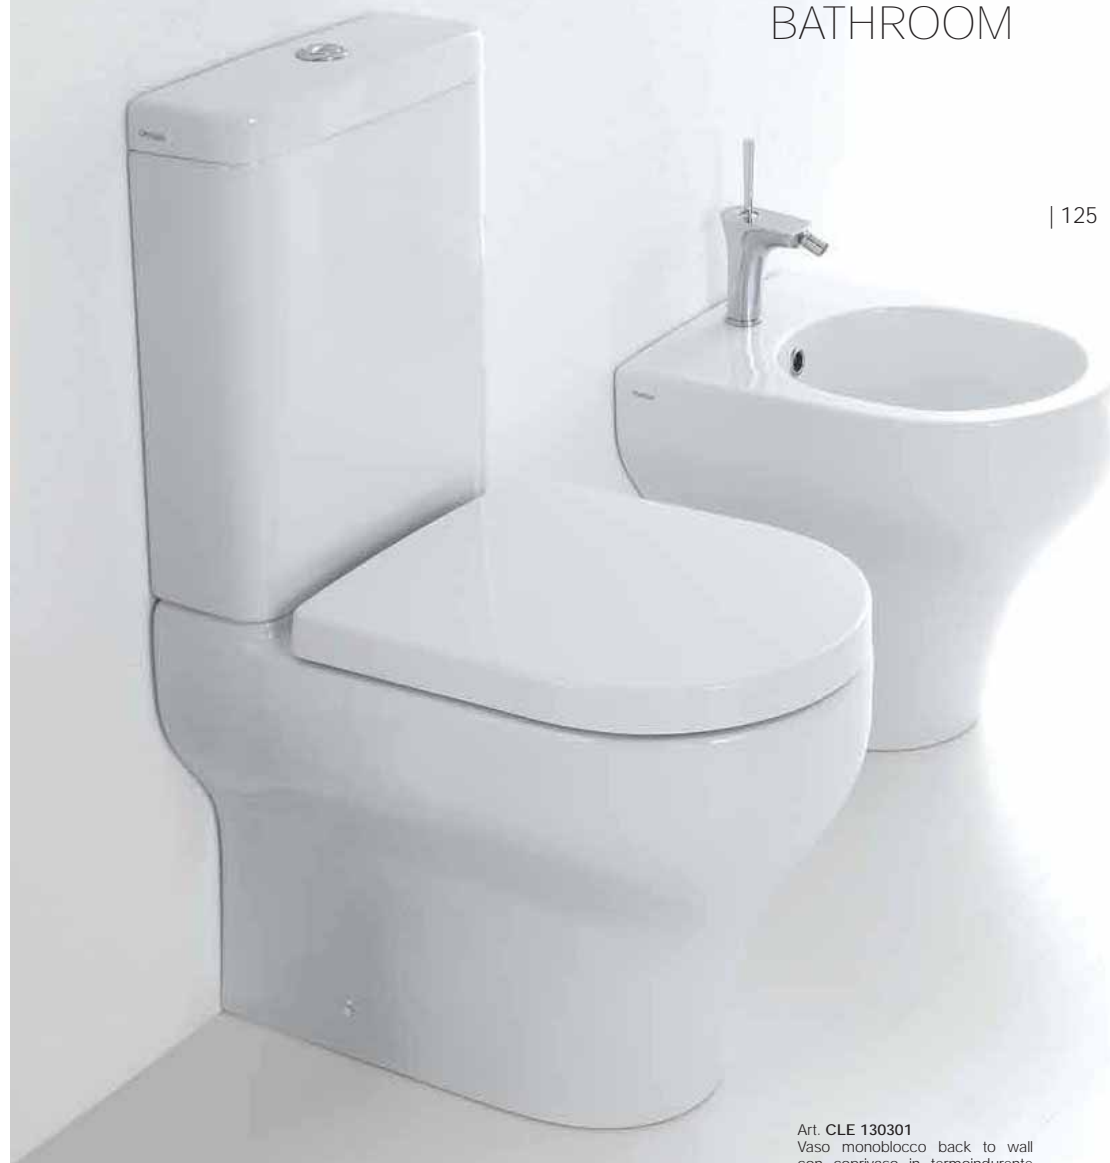

FORME ARROTONDATE CHE MODELLANO IL BAGNO

ROUNDED SHAPES FOR MODELLING BATHROOM

| 125

Art. CLE 130301 Vaso monoblocco back to wall con coprivaso in termoisolante avvolgente (C6CL) e cassetta monoblocco. / **CLEAR** Close coupled wc back to wall with urea wrapover seat cover and close coupled cistern.