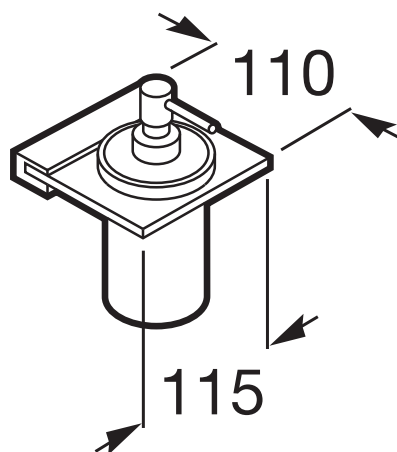

Wall mounted gel dispenser

Finish: Polished
Installation type: Wall-mounted
Material: Glass, Metal

Dimensions

Length: 115 mm.
Width: 110 mm.
Height: 165 mm.

Technical drawings

The fusion between metal and glass, between square shapes and right angles. In short, the most up-to-date design is taken to every detail of this accessories collection in order to add a minimalist and creative touch to the bathroom space.