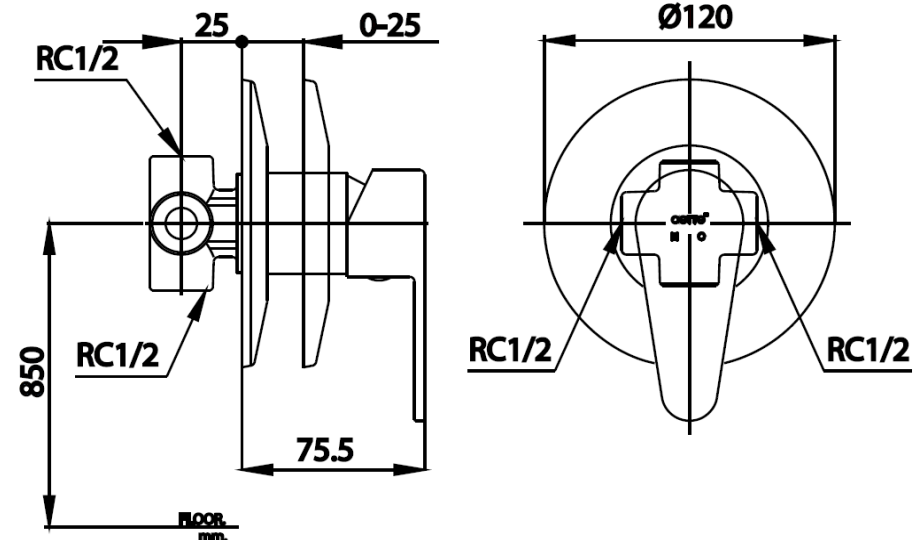

NEXT I Series

CT2291A LEVER HANDLE CONCEALED MIXER STOP VALVE

Barcode 8852410229265

Material No. Z231CT2291AXXXX11

Selling Point

1. COTTO CLEAN : Metal Contaminant-Controlled (Lead, Cadmium, Copper, Zinc)
2. Extra Chrome : 8 micron Nickel-Chrome finished
3. Solid Brass : Premium brass constructed with world-class brass manufacturer, to create bathroom masterpiece experience.

Product characteristics

- pices/box : 8.0
- Inner box weight (Kg.) : 0.9
- Total box weight (Kg.) : 7.7

Recommended Usage

Use As Valve For Fixed-Shower

Siam Sanitary Ware Co.,Ltd. / Siam Sanitary Fittings Co.,Ltd.